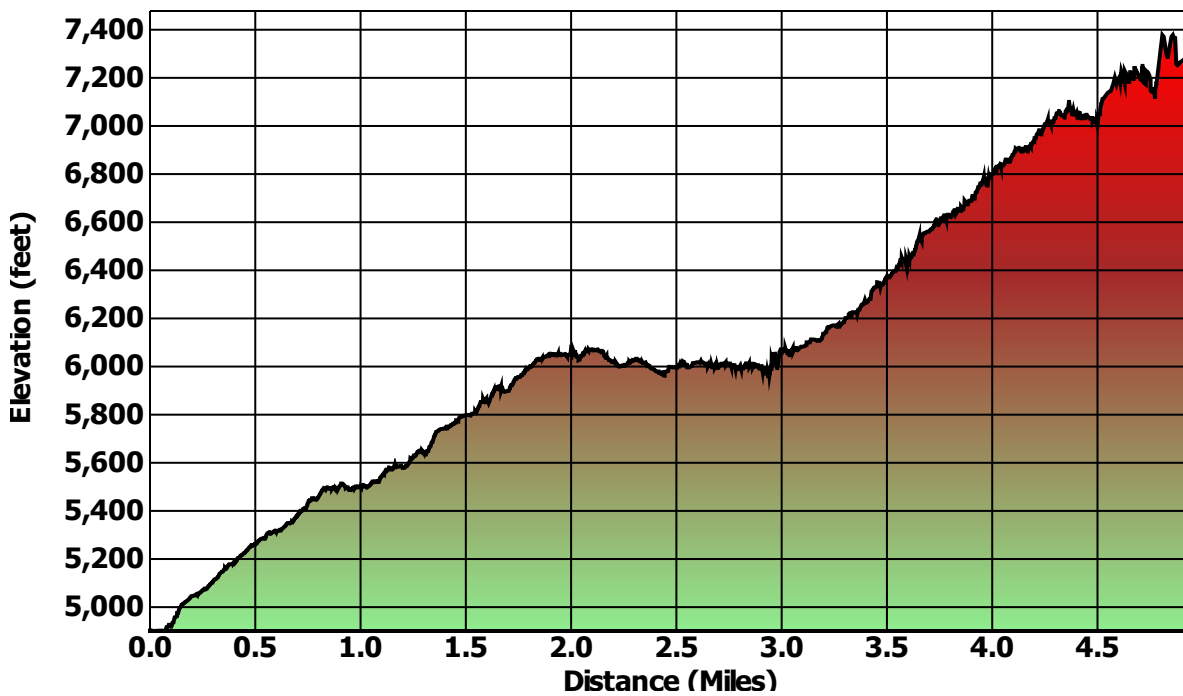

Google

Map data ©2015 Google

Many Glacier Inn

Report a map error

Trip 7/29/15

Author:	huyetm
Activity:	Hiking
State:	Montana (MT)
Distance:	10.42mi
Average Speed:	1.3 mph - 0:45:39/mi
Duration:	7:55:40
Difficulty:	5/10
Rating:	Unrated

Elevation Graph

Track 1

Track 2

Tracks

Track 1

Distance: 4.94 mi	Points: 1765	Calories : 756
Total Time: 4:38:38	Speed: 1.1 mph	Pace: 56:24 / mi

Track 2

Distance: 5.48 mi	Points: 1986	Calories : 750
Total Time: 3:17:02	Speed: 1.7 mph	Pace: 35:57 / mi

Points of Interest

Photo 1

Location: 48.875109, -113.703394

Photo 2

Location: 48.87509, -113.703365

Photo 3

Location: 48.853052, -113.702

Photo 4

Location: 48.843108, -113.711822

Routes