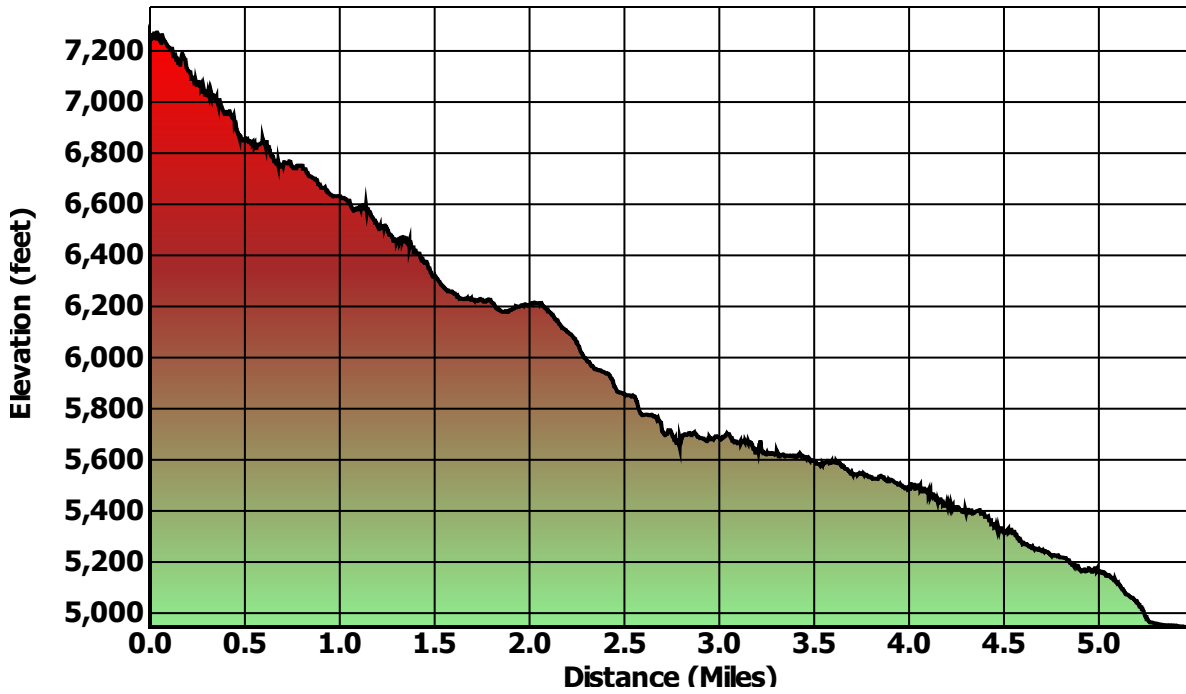

Google

Map data ©2015 Google

Many Glacier Inn

Report a map error

Trip 7/29/15

Author:	huyetm
Activity:	Hiking
State:	Montana (MT)
Distance:	10.42mi
Average Speed:	1.3 mph - 0:45:39/mi
Duration:	7:55:40
Difficulty:	5/10
Rating:	Unrated

Elevation Graph

Track 1

Track 2

Tracks

Track 1

Distance: 4.94 mi	Points: 1765	Calories : 756
Total Time: 4:38:38	Speed: 1.1 mph	Pace: 56:24 / mi

Track 2

Distance: 5.48 mi	Points: 1986	Calories : 750
Total Time: 3:17:02	Speed: 1.7 mph	Pace: 35:57 / mi

Points of Interest

Photo 1

Location: 48.875109, -113.703394

Photo 2

Location: 48.87509, -113.703365

Photo 3

Location: 48.853052, -113.702

Photo 4

Location: 48.843108, -113.711822

Routes